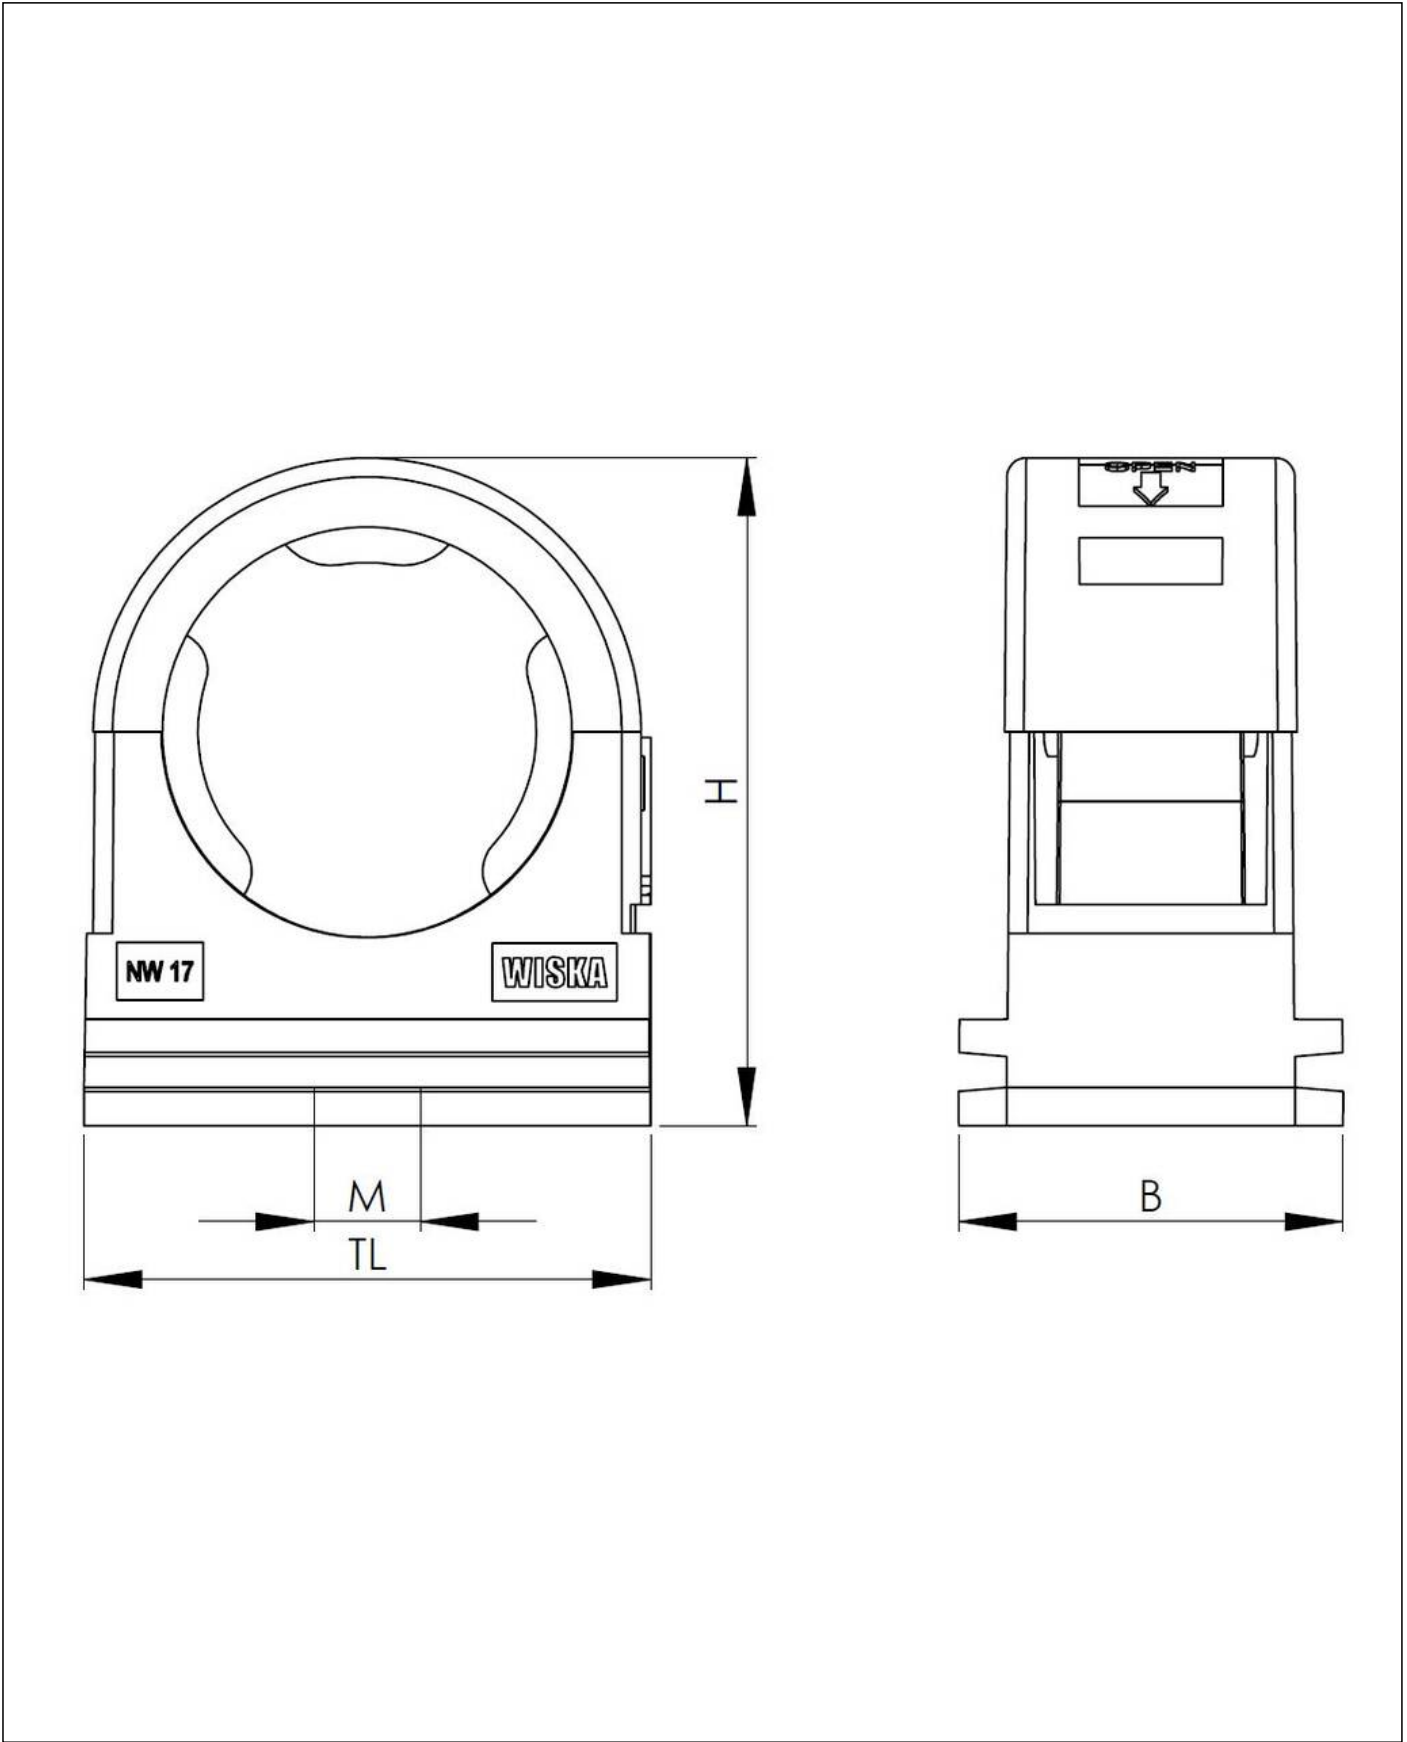

Your Contact:
WISKA Systems Ibérica, S. L.
C/ Roquetes Nave 117 – Pol. Ind. Can Magre · 08187 Sta. Eulalia de Ronçana · Barcelona, España
☎ +34 (93) 844 65 73 · 📠 +34 (93) 844 86 77
contact@wiska.es · www.wiska.es

Other technical data on request / subject to change without notice