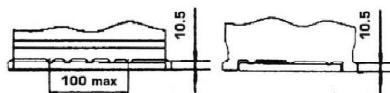

Pallet Quantity

63

Layout

0

Base Holddown

B13

Terminal

1

Holddown

Layout

DIMENSIONS

LENGTH	278mm
WIDTH	175mm
HEIGHT	190mm
WEIGHT	20.4 kgs

TRANSPORT INFORMATION

- Classified as "Batteries, Wet, Non - Spillable".
- UN2800
- Class 8
- Packing Group - N/A

GO batteries