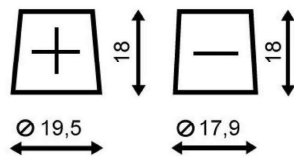

Pallet Quantity

63

Layout

0

Base Holddown

B13

Terminal

1

Holddown

Layout

DIMENSIONS

LENGTH	278mm
WIDTH	175mm
HEIGHT	190mm
WEIGHT	20.4 kgs

TRANSPORT INFORMATION

- Classified as "Batteries, Wet, Non - Spillable".
- UN2800
- Class 8
- Packing Group - N/A

GO batteries