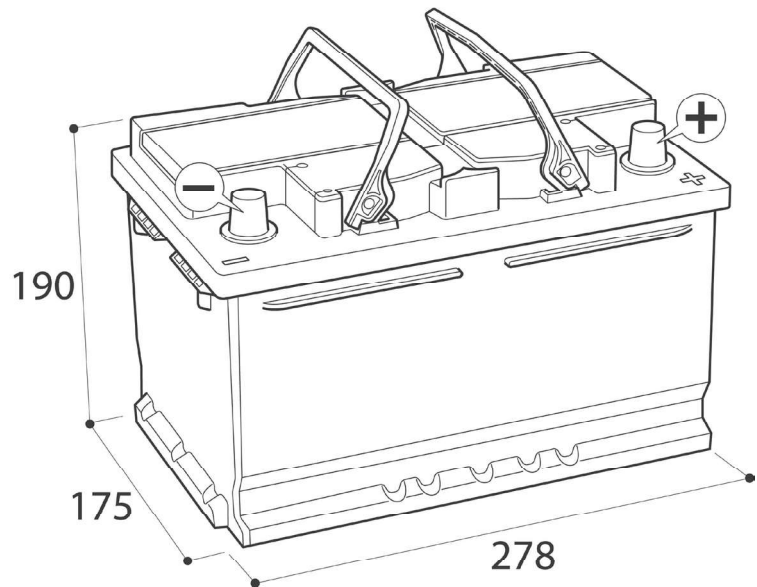

Pallet Quantity

63

Layout

0

Base Holddown

B13

Terminal

1

Holddown

Layout

DIMENSIONS

LENGTH	278mm
WIDTH	175mm
HEIGHT	190mm
WEIGHT	20.4 kgs

TRANSPORT INFORMATION

- Classified as "Batteries, Wet, Non - Spillable".
- UN2800
- Class 8
- Packing Group - N/A

GO batteries