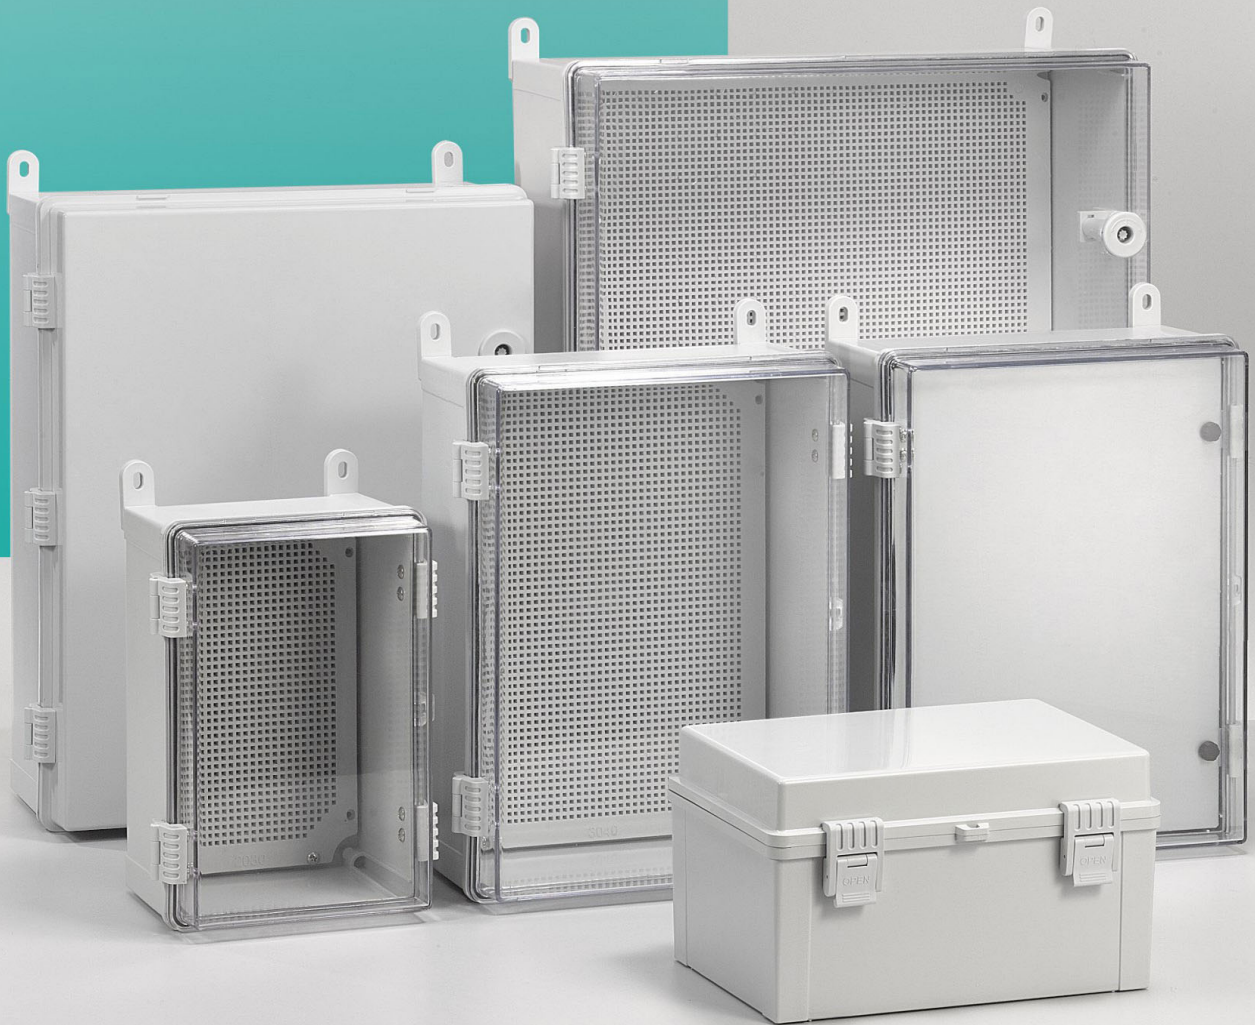

全塑密封箱

Full-plastic sealed box

- 适用于防水、防尘、防腐蚀等特殊场合
It is applicable for special waterproof, dustproof and corrosion-proof locations
- 符合标准: IEC60529、EN 60309、IP67
Executive standard: IEC60529、EN 60309、IP67
- 可根据用户需求随意开孔, 规格齐全, 安装方便
Holes can be opened at will according to user needs, complete specifications, easy to install

全塑密封箱

Full-plastic sealed box

尺寸: 300×200×160mm
Outline dimension

尺寸: 300×200×170mm
Outline dimension

尺寸: 400×300×160mm
Outline dimension

尺寸: 400×300×170mm
Outline dimension

尺寸: 400×300×180mm
Outline dimension

尺寸: 500×400×200mm
Outline dimension

尺寸: 600×400×220mm
Outline dimension

尺寸: 600×500×220mm
Outline dimension

F

全塑密封箱

Full-plastic sealed box

NewTrend

尺寸: 800×600×250mm
Outline dimension

F

全塑密封箱

Full-plastic sealed box

NewTrend

全塑密封箱

Full-plastic sealed box

- 适用于防水、防尘、防腐蚀、高强度绝缘等特殊场合。
It is suitable for special occasions such as waterproof, dustproof, anti-corrosion and high-strength insulation.
- 执行标准: IEC60529 EN60309 IP66。
Executive standard: IEC60529 EN60309 IP66.
- 可根据用户需求随意开孔, 规格齐全, 安装方便。
Holes can be opened at will according to user needs, complete specifications and easy installation.